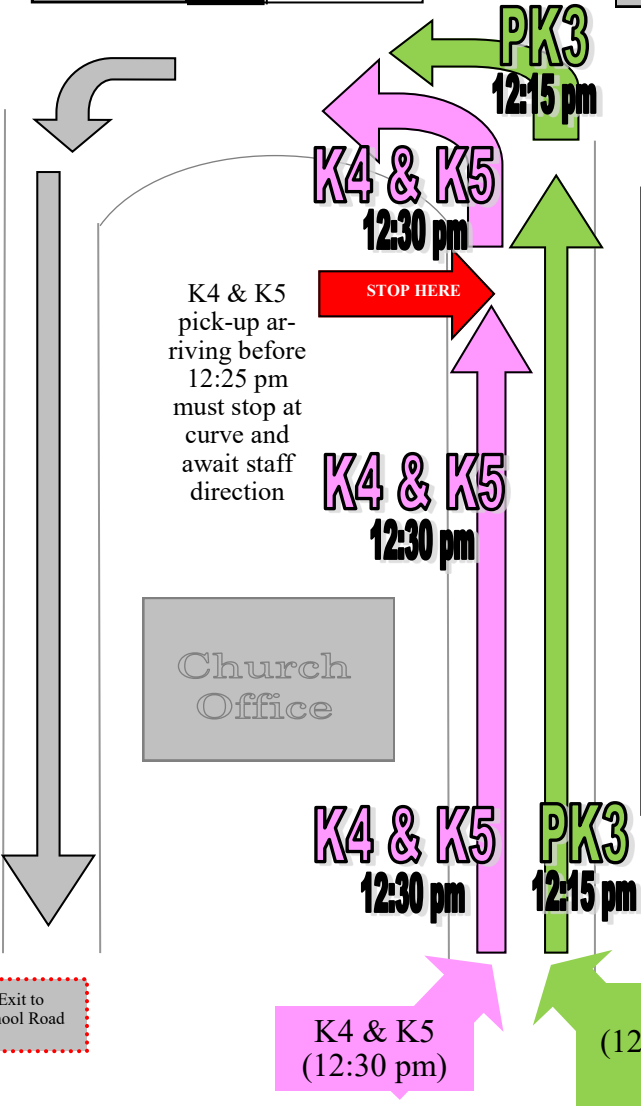

	ക്രിസ്ത്യൻ മിഷനറിസ് Building	
PK3 Mrs. Perez		K5 Mrs. de la Rosa
Restrooms		K4 Mrs. Buker
Restrooms		
		KE Mrs. Nichols

*Land O' Lakes  
Christian School*

## Preschool Pick-Up Map

Rev. 8/10/16

Drop Off		Pick Up	
Before School Care 7:00 a.m. - 8:00 a.m.	PK3-12th Grades 8:00 a.m. - 8:25 a.m.	PK3 12:15 p.m.	KE-12th Grades 3:20-3:35 p.m.
	PK3-4th Grade (proceed to Location #3 for older siblings/carpool mates)	PK3	K4 & K5 Pick Up 12:30 p.m.
	5th-12th Grades (without younger siblings/carpool mates)		Extended School Day (ESD) After School Care 3:35 p.m. - 6:00 p.m.
	5th-12th Grades (older siblings/carpool mates)		KE-3rd Grades (older siblings/carpool mates picked up at #1 or #4)
	Park & escort student(s) to Fellowship Hall to sign in		K4 and K5
	5th-12th Grades (older siblings/carpool mates)		7th-12th Grades (including siblings/carpool mates; <b>No KE students here</b> )
	No drop-offs at this location		Park & proceed to Fellowship Hall to sign student out. Students remaining after 3:35 p.m. will be escorted to the After School Program (daily charges will accrue.)
			No pick-ups or parking at this location
			4th-6th Grades (including siblings/carpool mates)

Exit to  
School Road