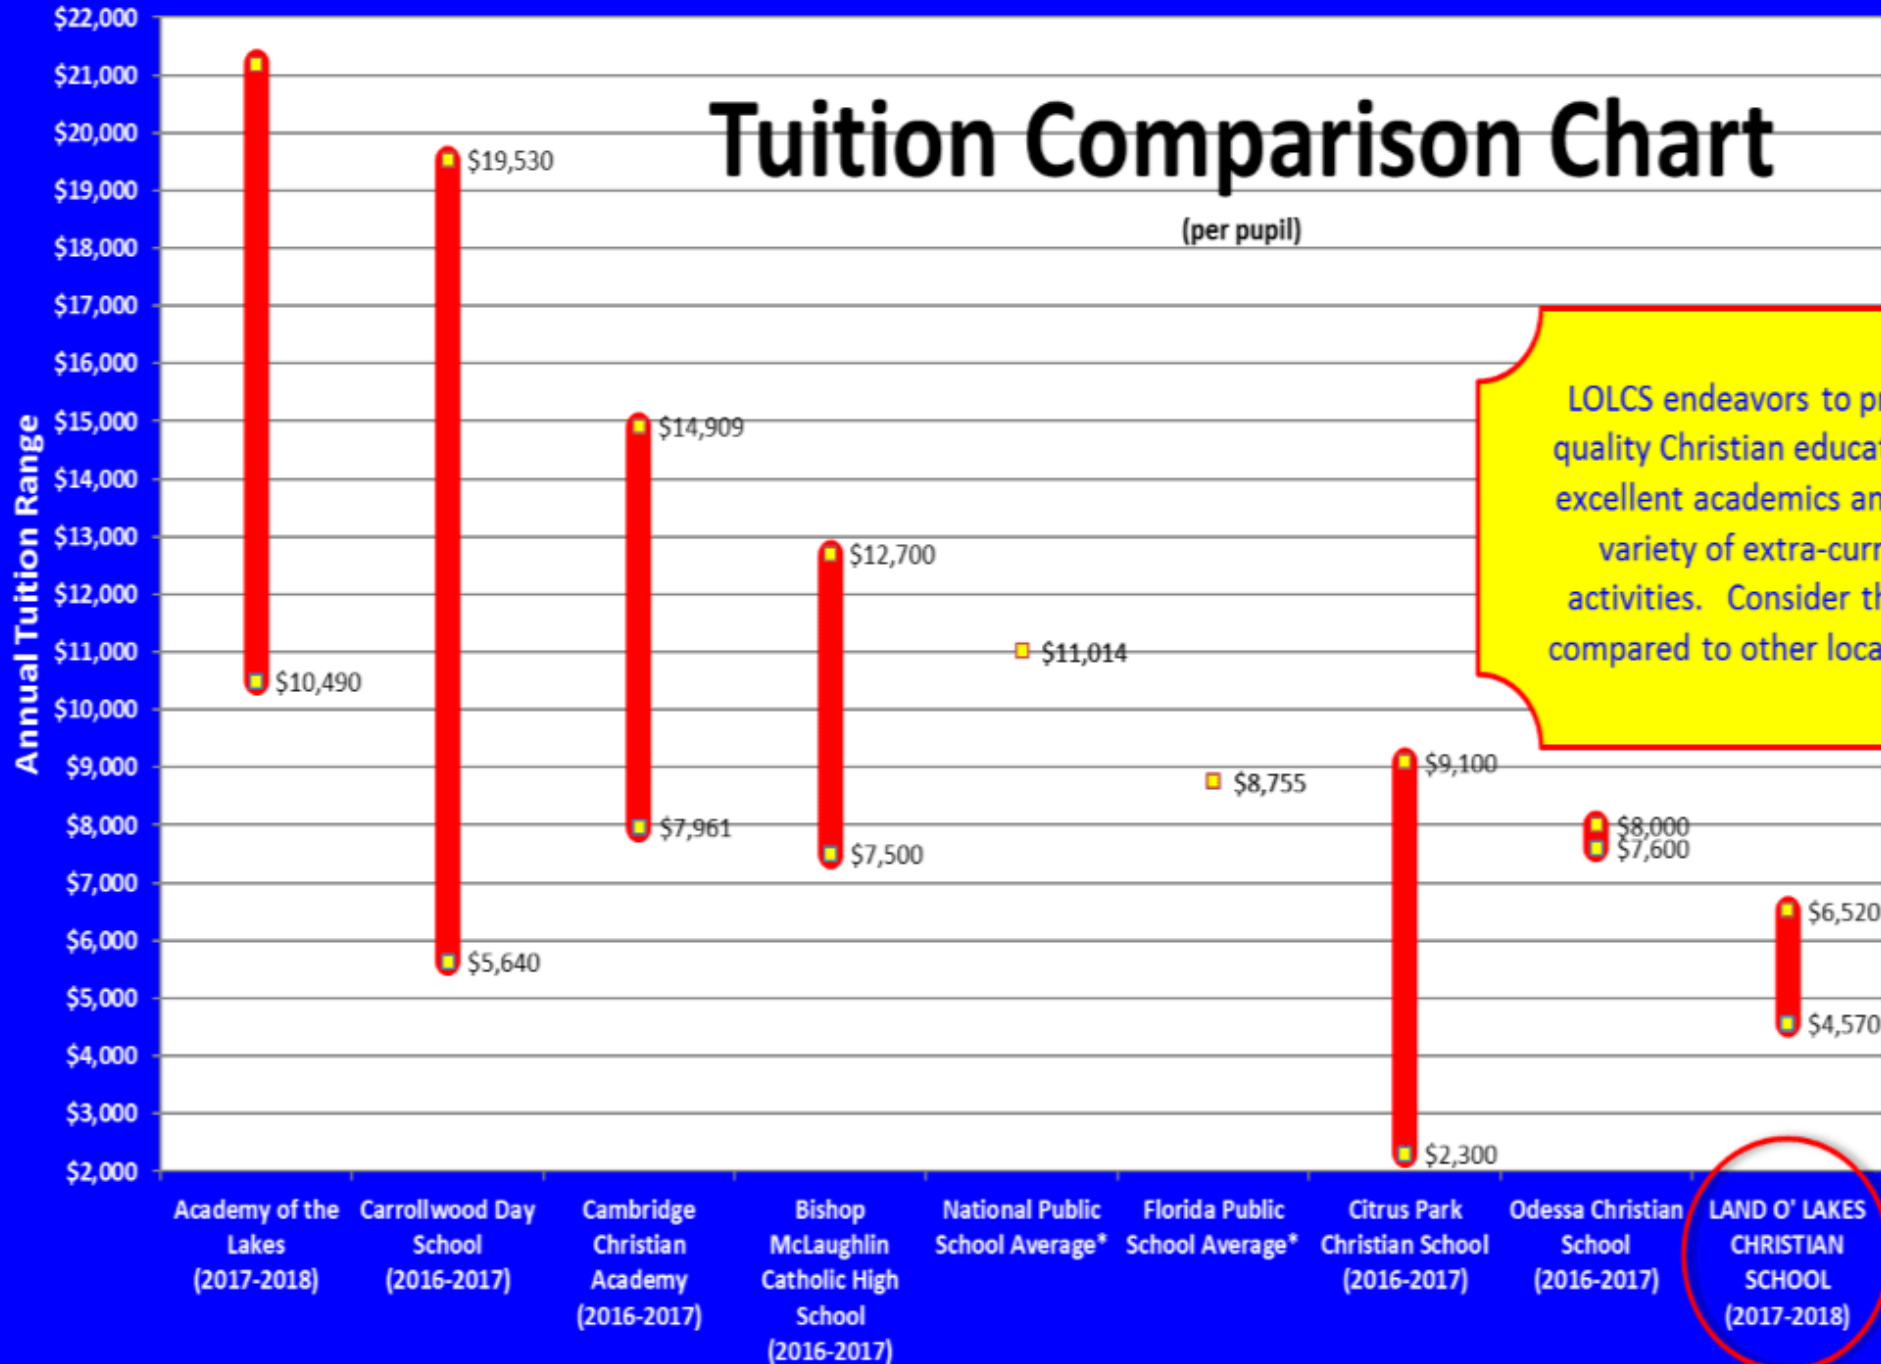

Tuition Comparison Chart

(per pupil)

LOLCS endeavors to provide a quality Christian education with excellent academics and a wide variety of extra-curricular activities. Consider the value compared to other local schools.